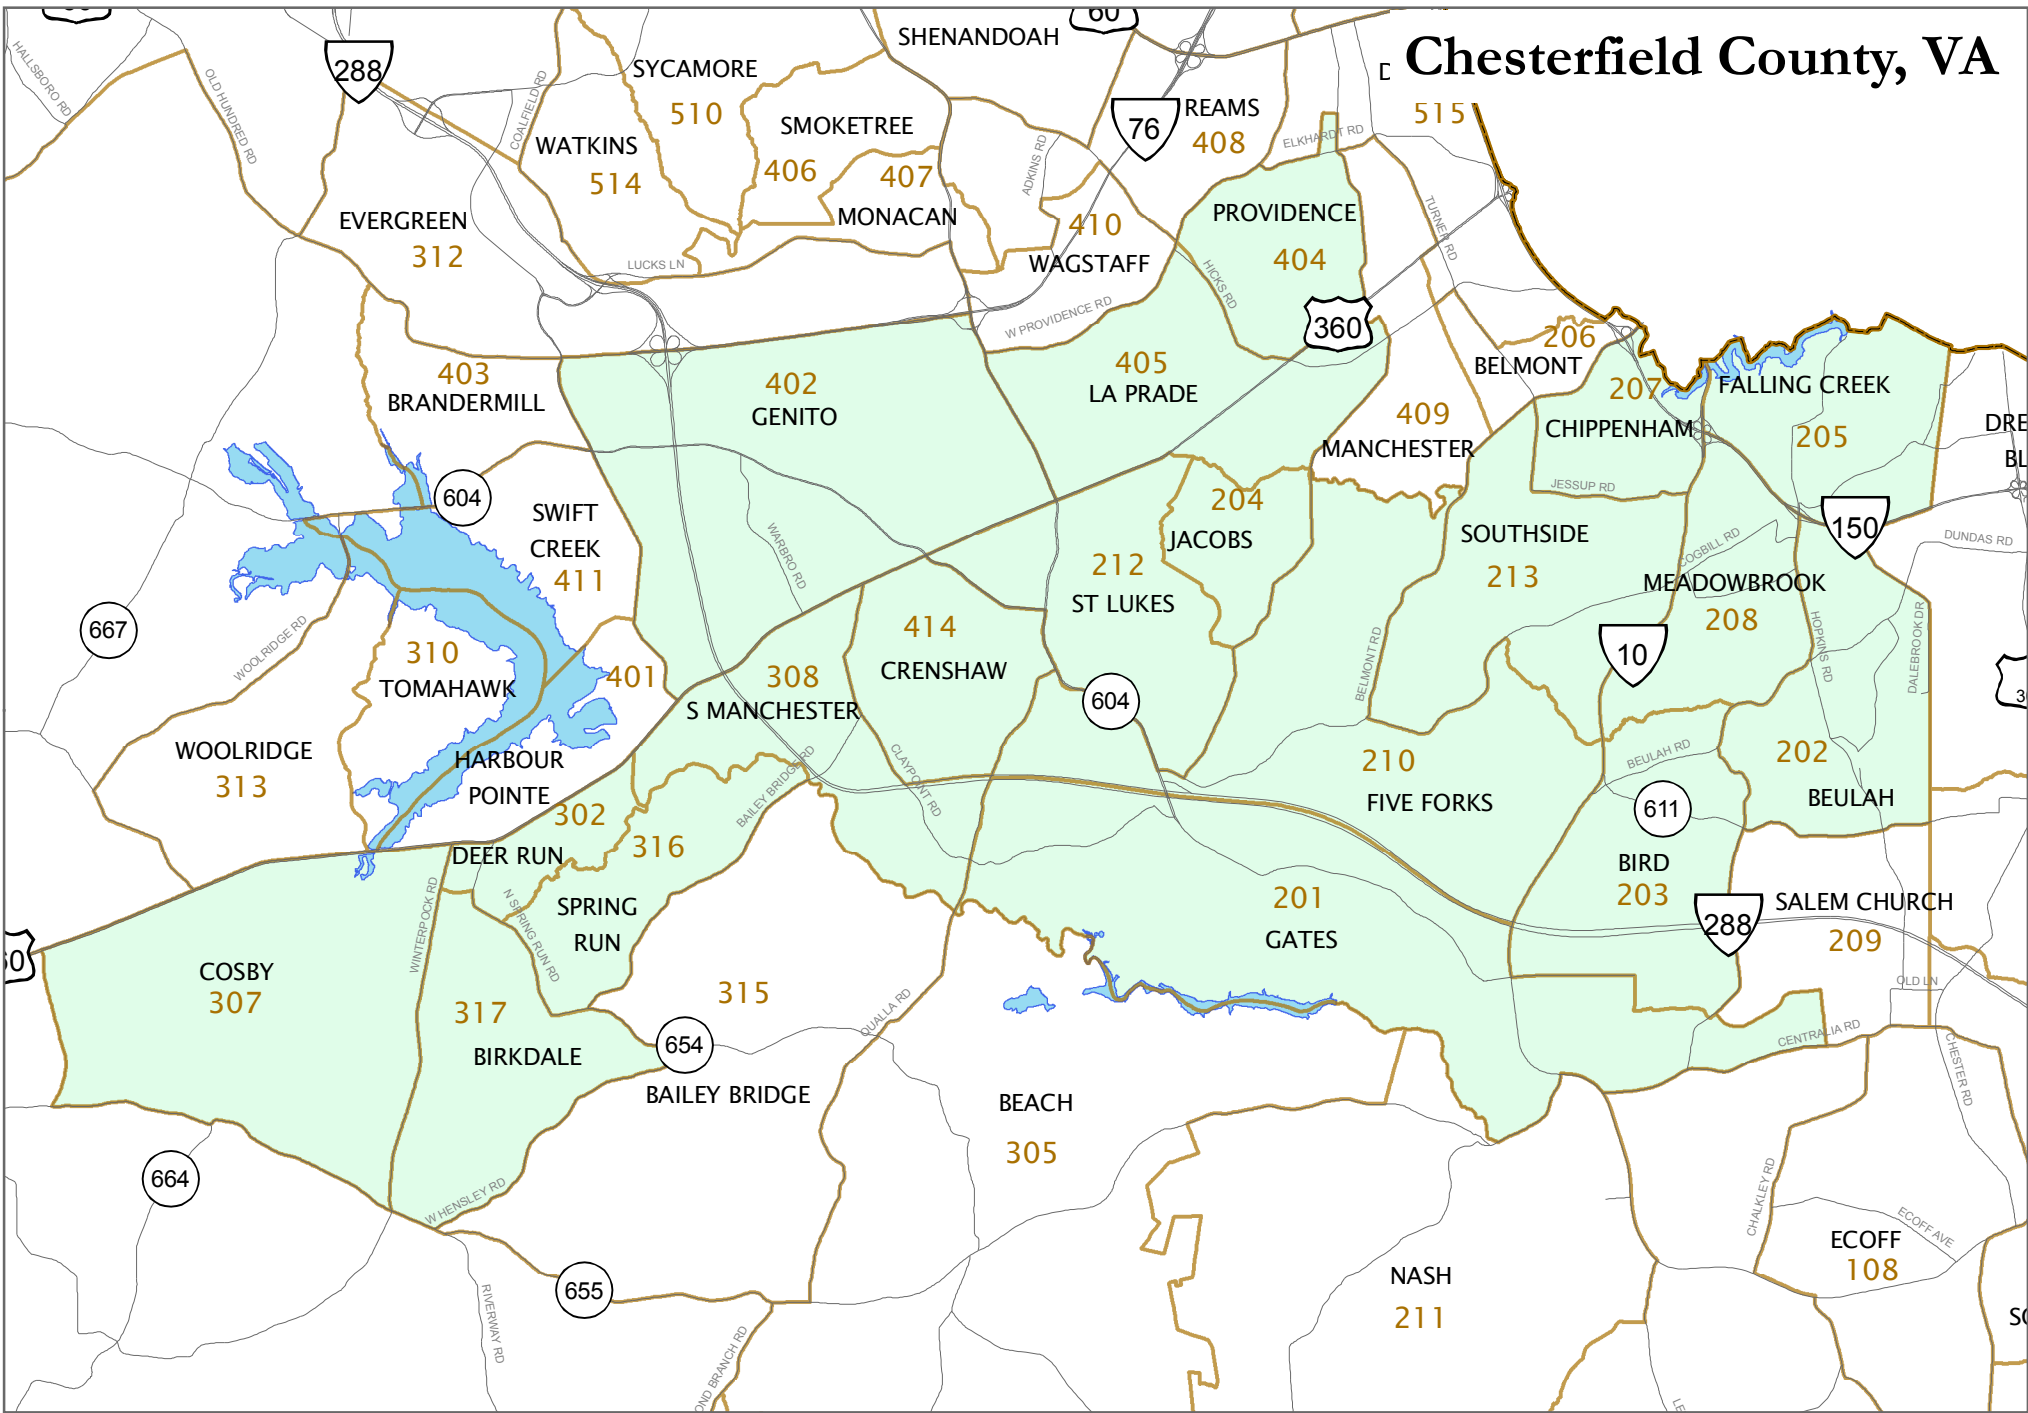

Chesterfield County, VA

DISCLAIMER:
CHESTERFIELD COUNTY ASSUMES NO LEGAL RESPONSIBILITY FOR THE INFORMATION CONTAINED ON THIS MAP. THIS MAP IS NOT TO BE USED FOR LAND CONVEYANCE. HORIZONTAL DATA IS BASED ON THE VA STATE PLANE COORDINATE SYSTEM, NAD83. TOPOGRAPHIC INFORMATION IS BASED ON 1989 PHOTOGRAMMETRY, NAV29.

27th House District with Voting Precincts

Created by Chesterfield County GIS Section, April 2009

- Voting Precincts
- House Districts
- 27th